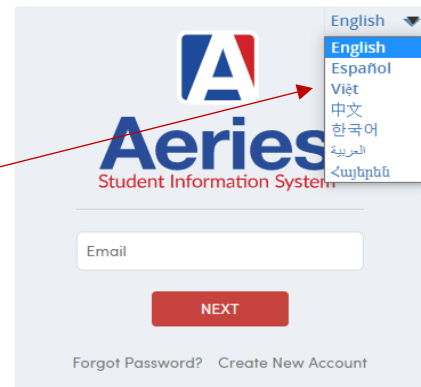

How to Log into Aeries Parent/Student Portal for 2020-21

Go to <https://millercreeksd.asp.aeries.net/Student/LoginParent.aspx> Use the parent email account associated with the Student. Click **Forgot Password** if you need to reset your password.

Miller Creek School District

Miller Creek School District

Note- Aeries is also available in these languages

The Welcome Screen shows all pertinent information regarding important forms that need to be filled out by parents, student grades, and in the dashboard on the left, select the **GRADES** button: