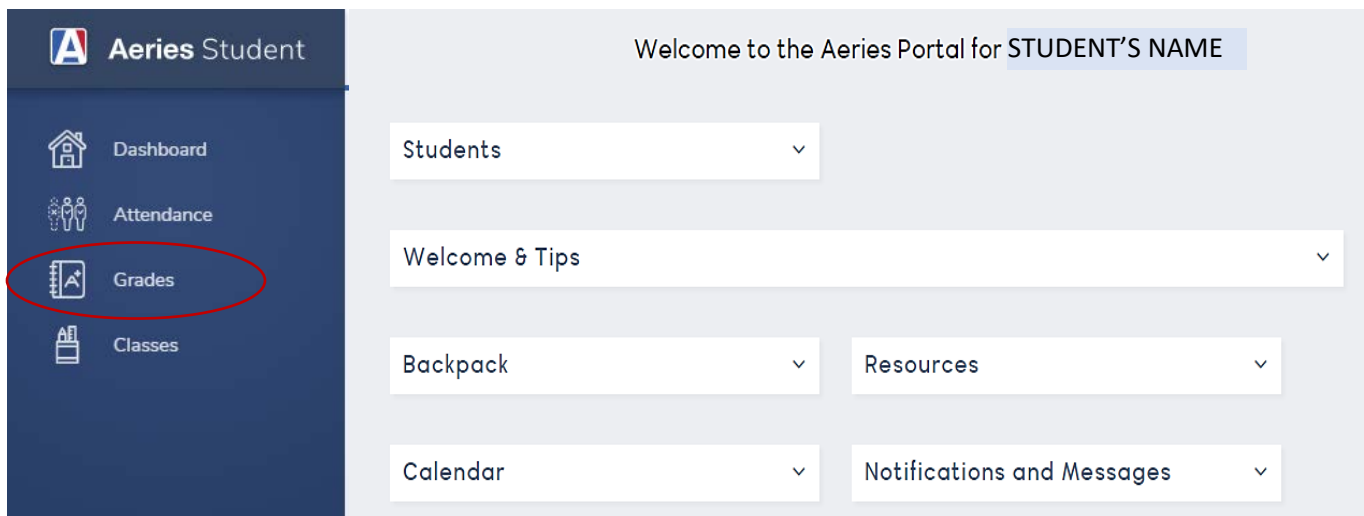

Miller Creek School District

Miller Creek School District

Note- Aeries is also available in these languages

The Welcome Screen shows all pertinent information regarding important forms that need to be filled out by parents, student grades, and in the dashboard on the left, select the **GRADES** button: